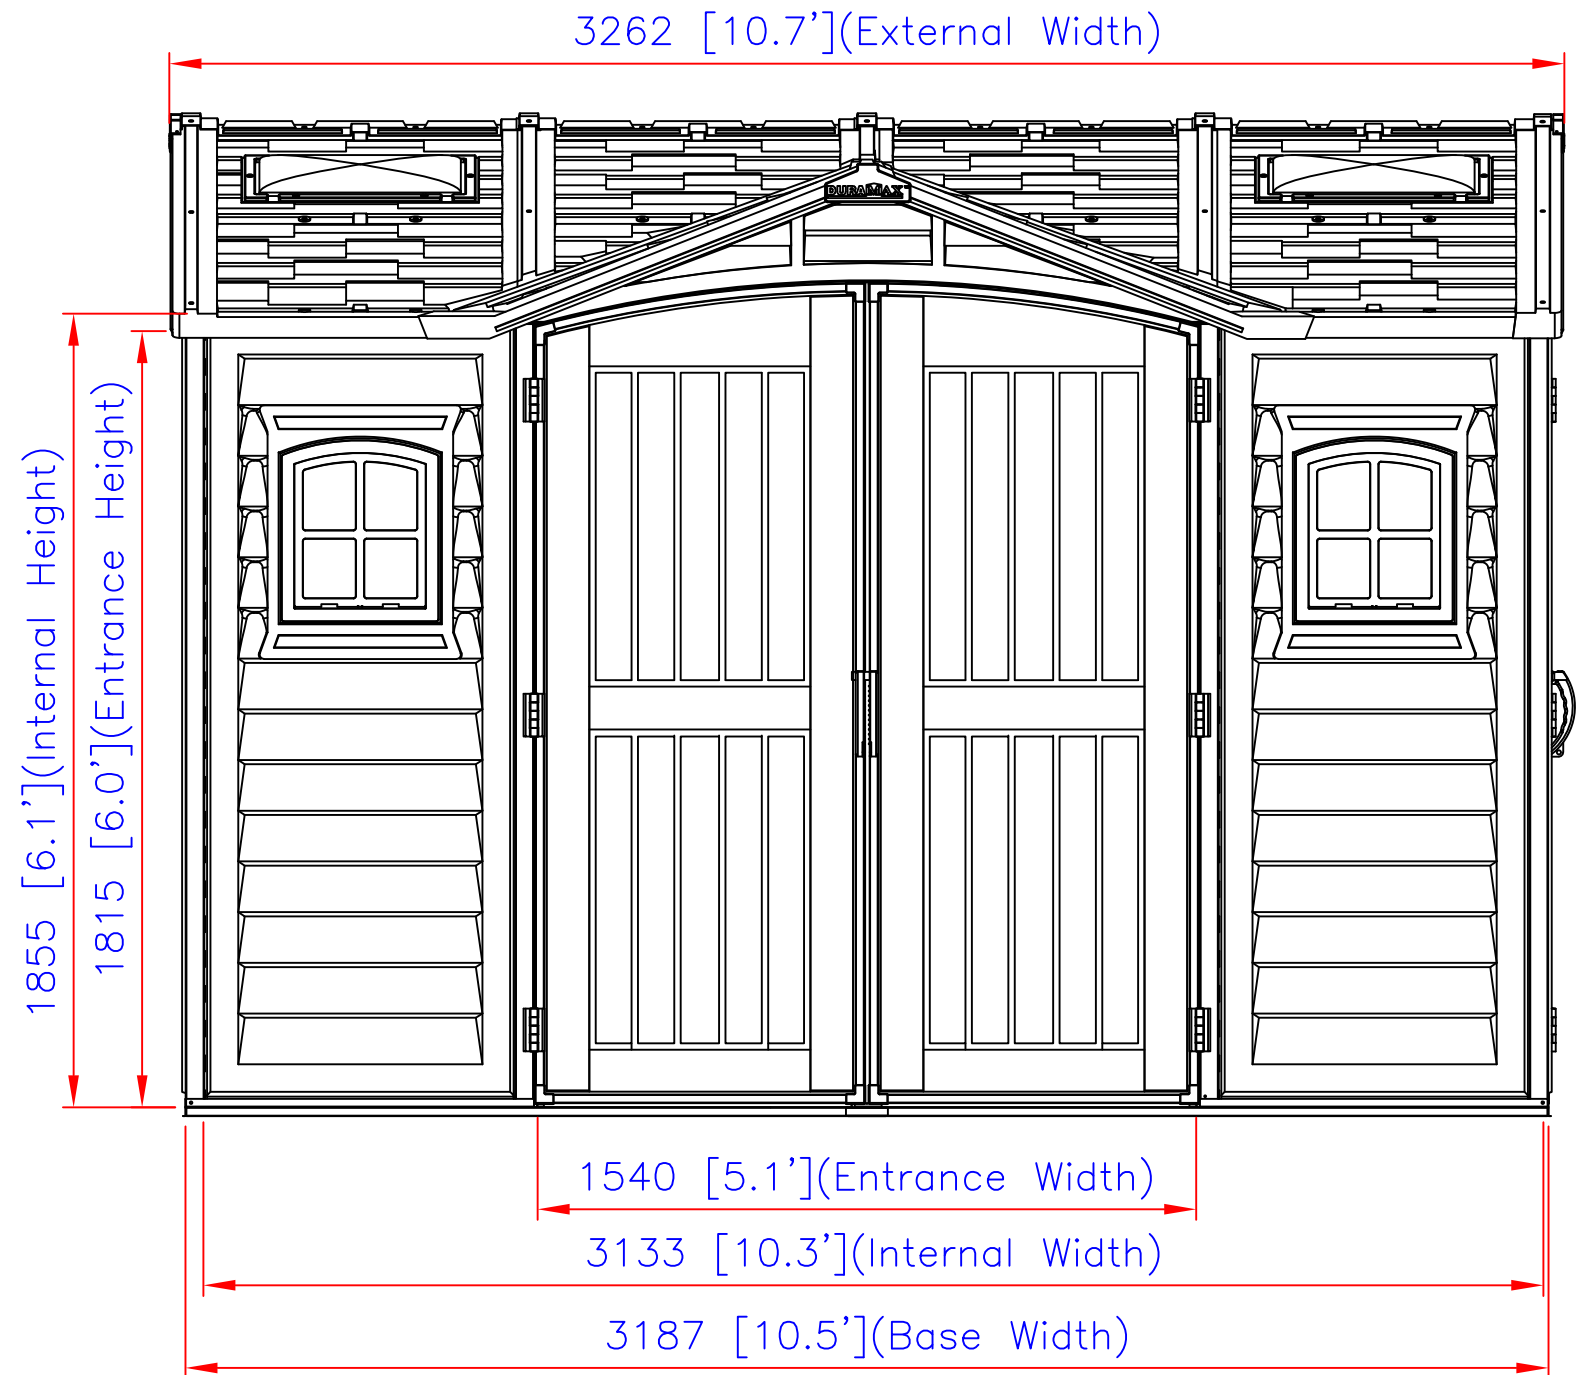

Side View

Elevation

10.5' x 8' Apex Pro

Note - Dimensional tolerance ± 5.0 mm.